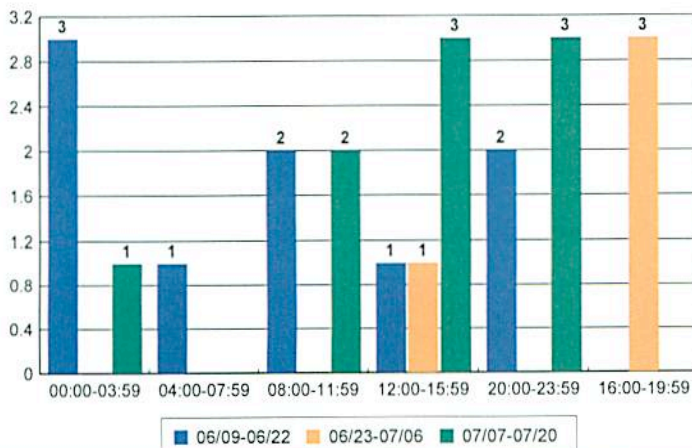

Comparison by Time of Day Zone 39